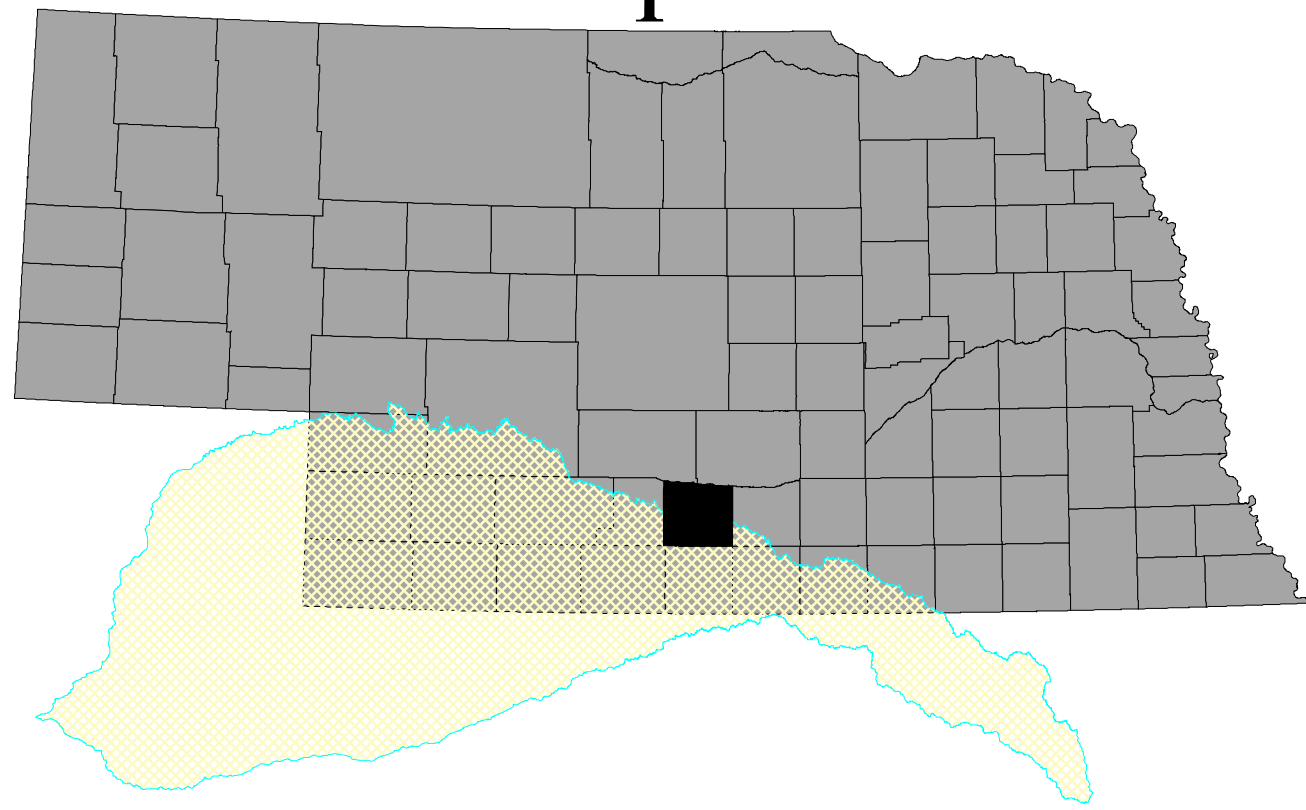

Republican River Basin Boundary Tri-Basin NRD Gosper County, Nebraska

LEGEND:

-  Republican River Basin
-  Streams
-  Major Roads
-  Township
-  Section Lines

Location Map:

Information Source:
Produced by: Department of Natural Resources
Well Data: DNR, August 20, 2002
Topographic Data: U.S. Census Bureau, TIGER 2002
Hydrologic Data: DNR
GIS Process: ArcView 3.2
Processed: DNR, August 2002, GAF