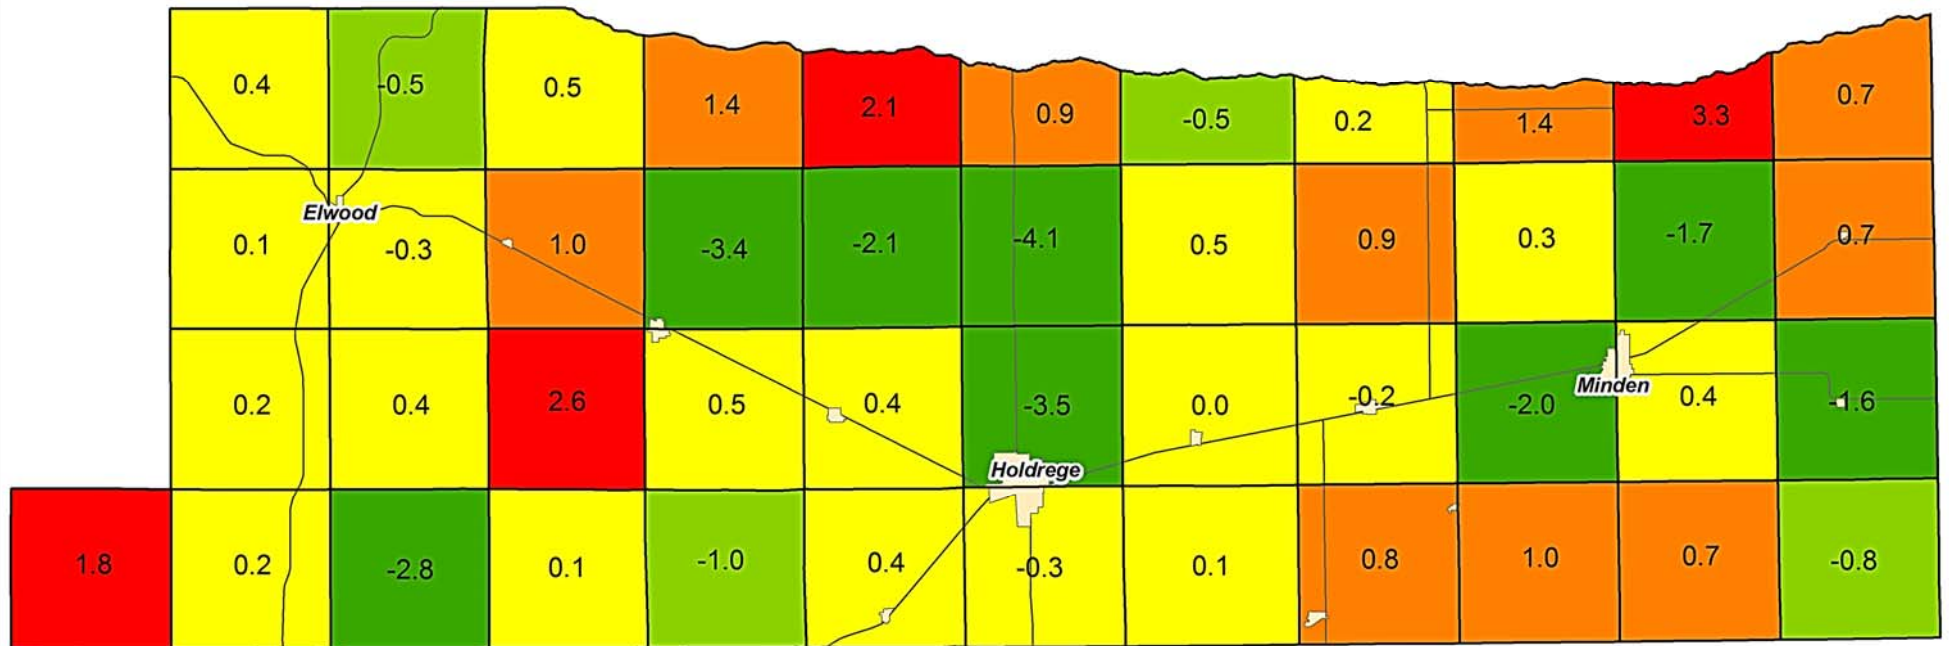

Tri-Basin Natural Resources District

Change in Average Sampled Nitrate Level: 2015-2016

Change in Nitrate Level

Nolan Little
September 2016
Tri-Basin Natural Resources District