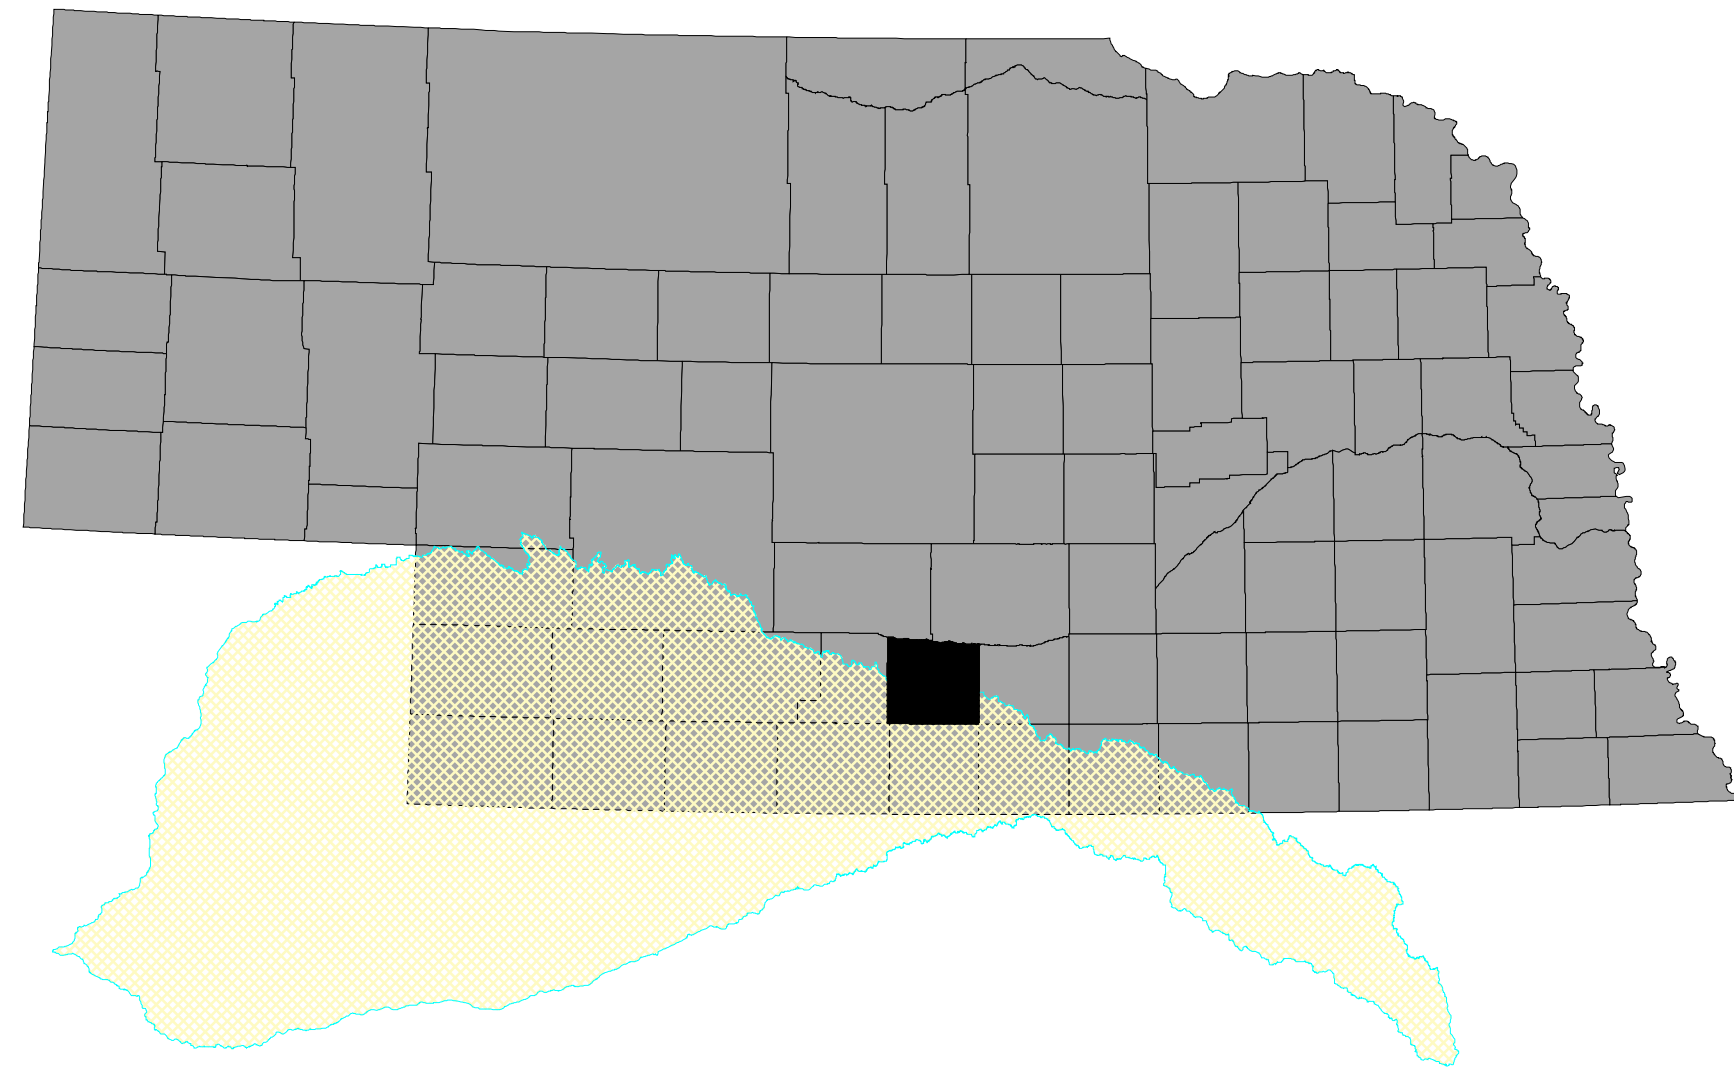

# Republican River Basin Boundary Tri-Basin NRD Phelps County, Nebraska

## LEGEND:

- Republican River Basin
- Streams
- Major Roads
- Township
- Section Lines

## Location Map:

Information Source:  
Produced by: Department of Natural Resources  
Well Data: DNR, August 20, 2002  
Topographic Data: U.S. Census Bureau, TIGER 2002  
Hydrologic Data: DNR  
GIS Process: ArcView 3.2  
Processed: DNR, August 2002, GAF